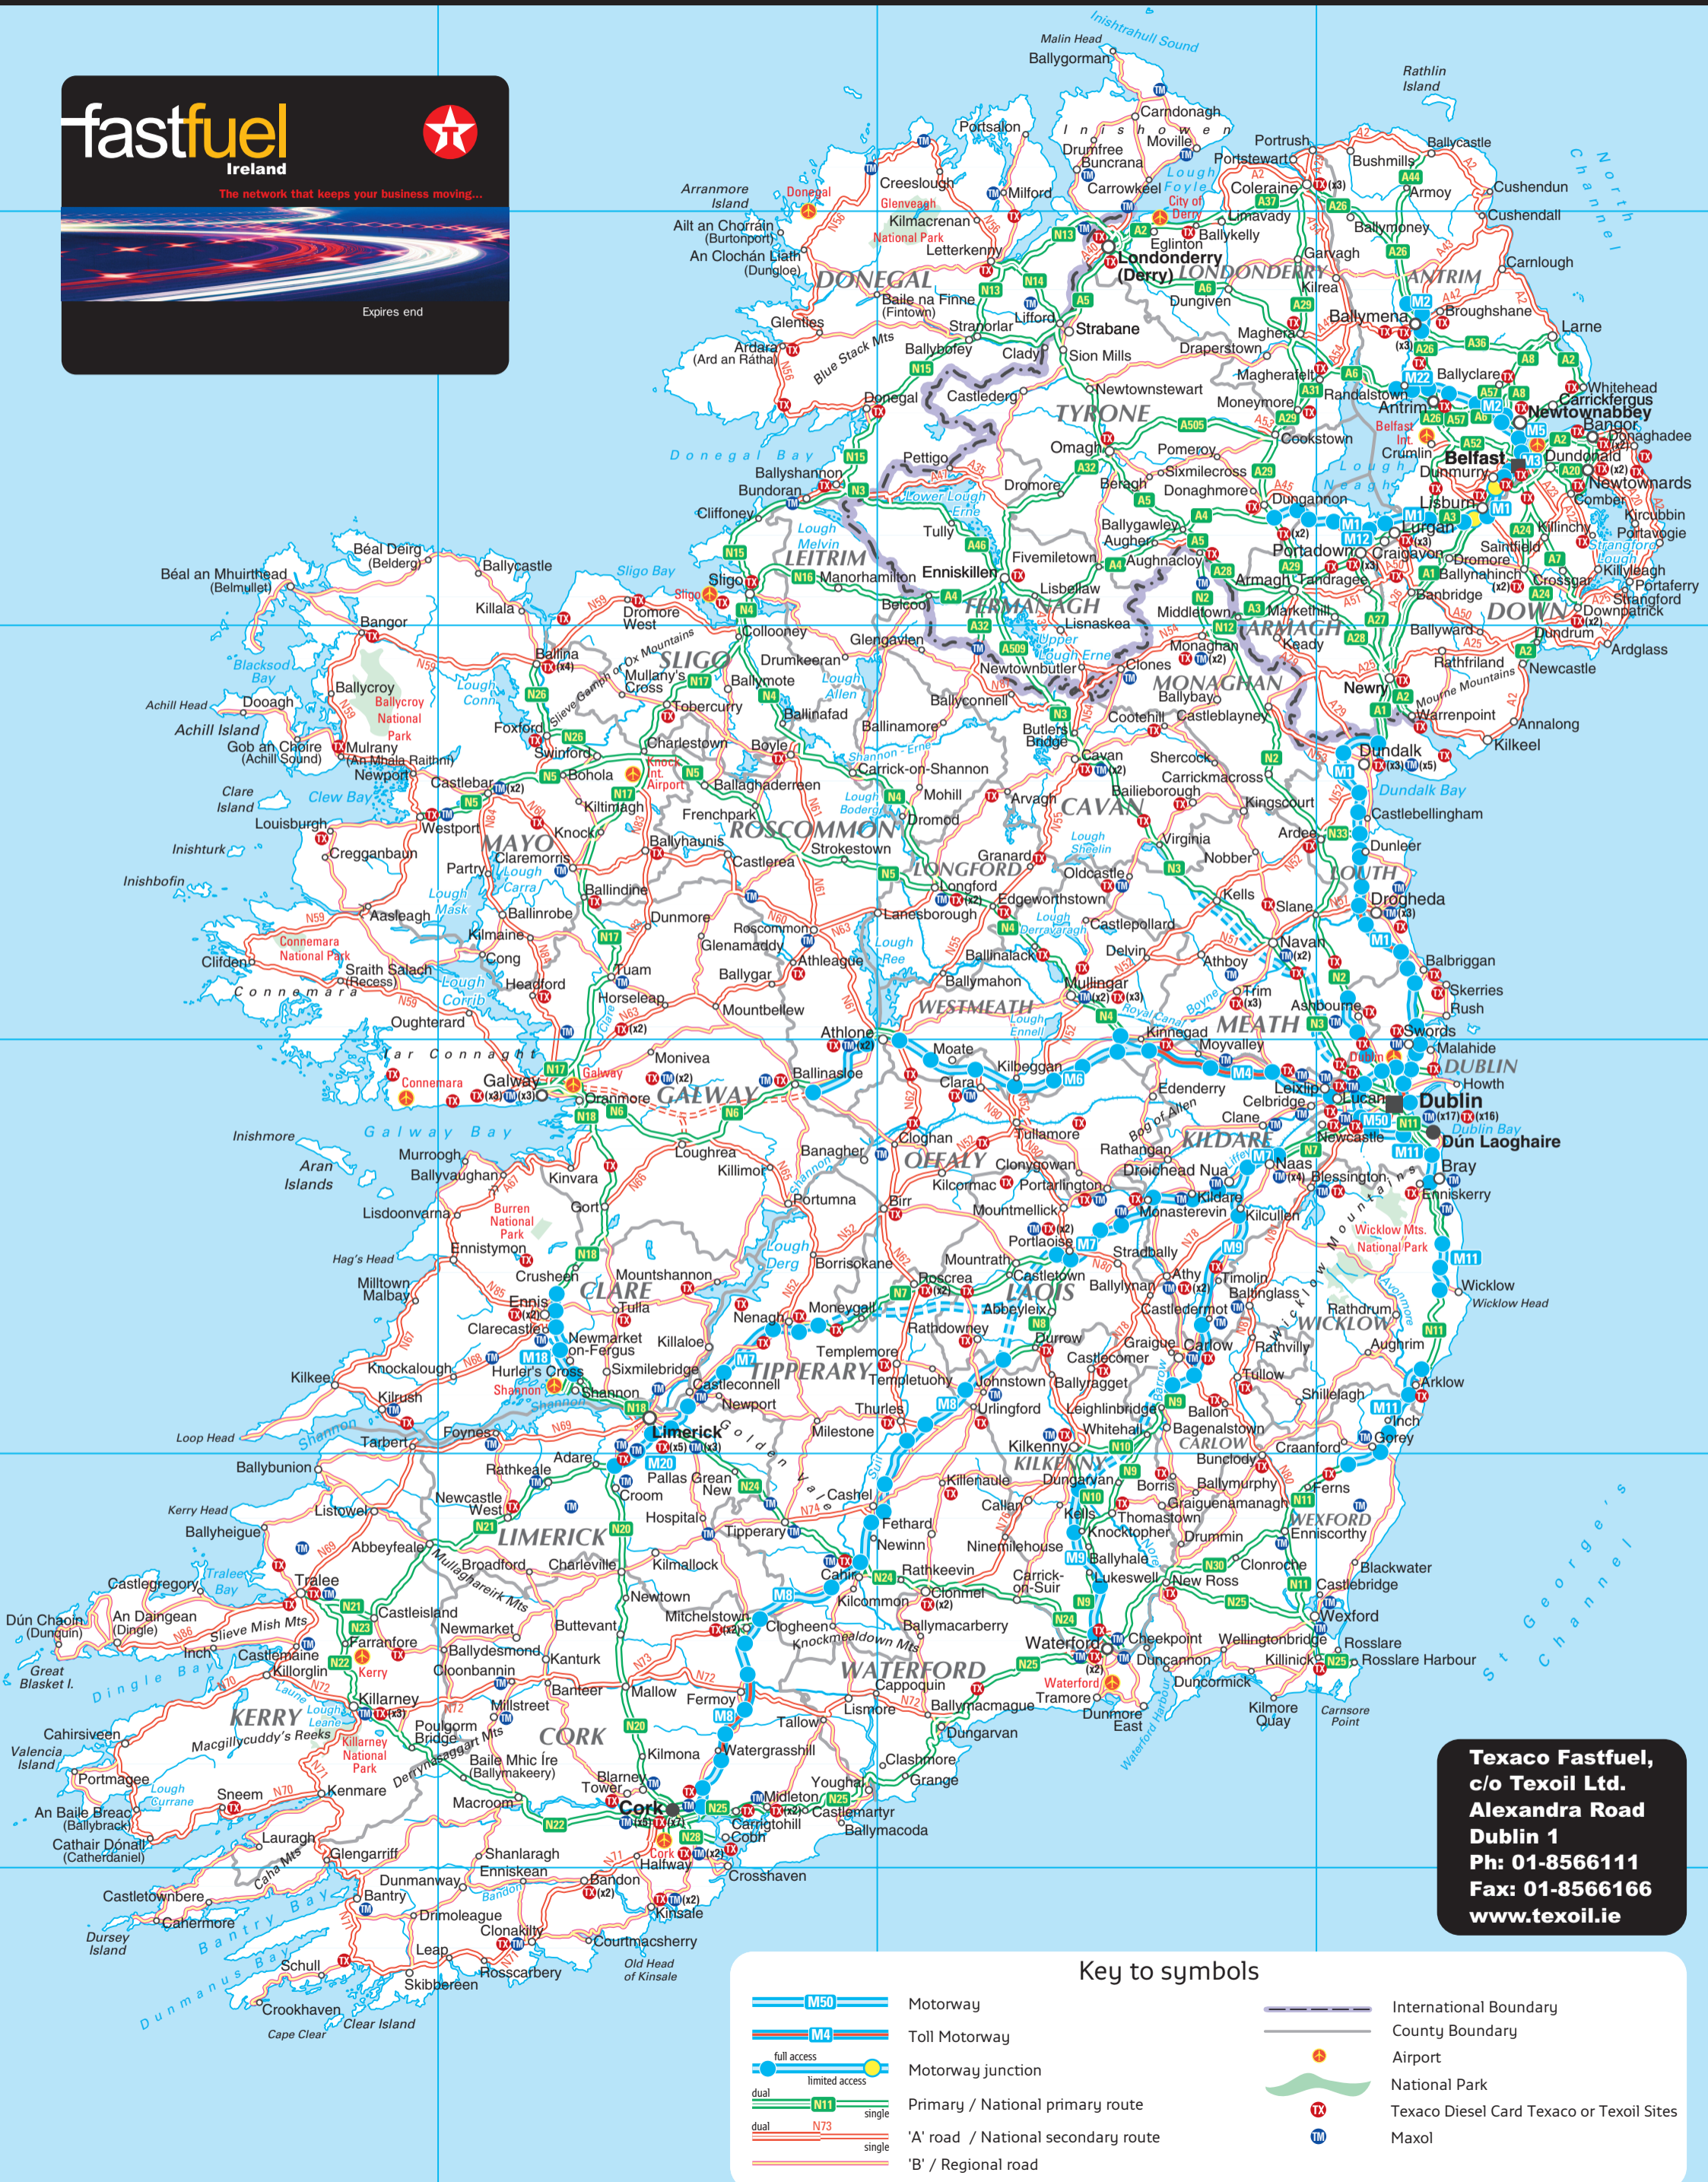

Texoil Texaco Fastfuel Card

SITE DIRECTORY

For all enquiries phone 01-8566111

**Texaco Fastfuel,
c/o Texoil Ltd.
Alexandra Road
Dublin 1
Ph: 01-8566111
Fax: 01-8566166
www.texoil.ie**

Key to symbols

	Motorway		International Boundary
	Toll Motorway		County Boundary
	Motorway junction		Airport
	Motorway junction		National Park
	Primary / National primary route		Texaco Diesel Card Texaco or Texoil Sites
	'A' road / National secondary route		Maxol
	'B' / Regional road		